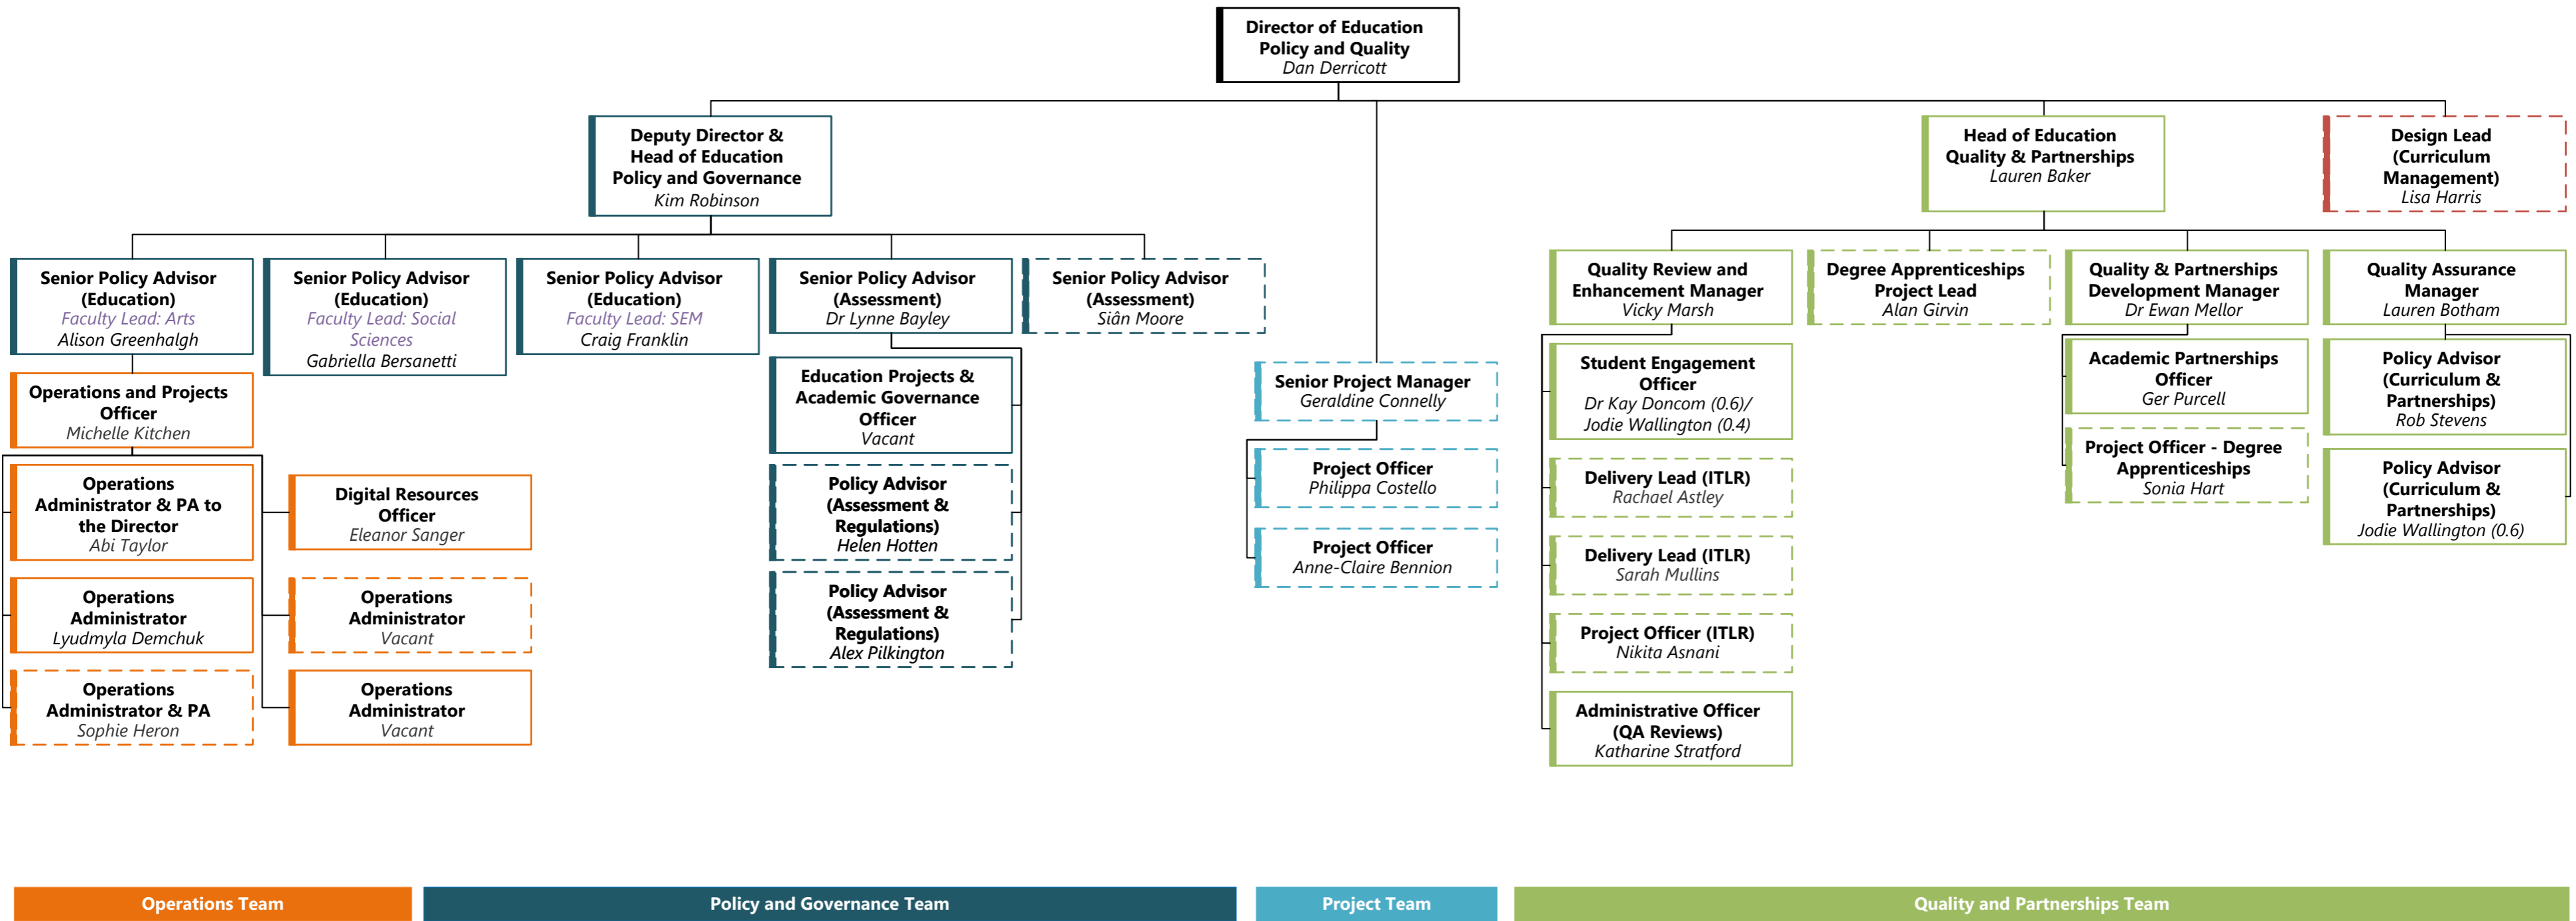

Education Group: Education Policy and Quality Division

Organisational Chart – March 2024

Fixed-term project roles denoted by dashed border

Our team structure

Priority Projects

Core Services

Meet the team and explore our core services and projects at www.warwick.ac.uk/quality