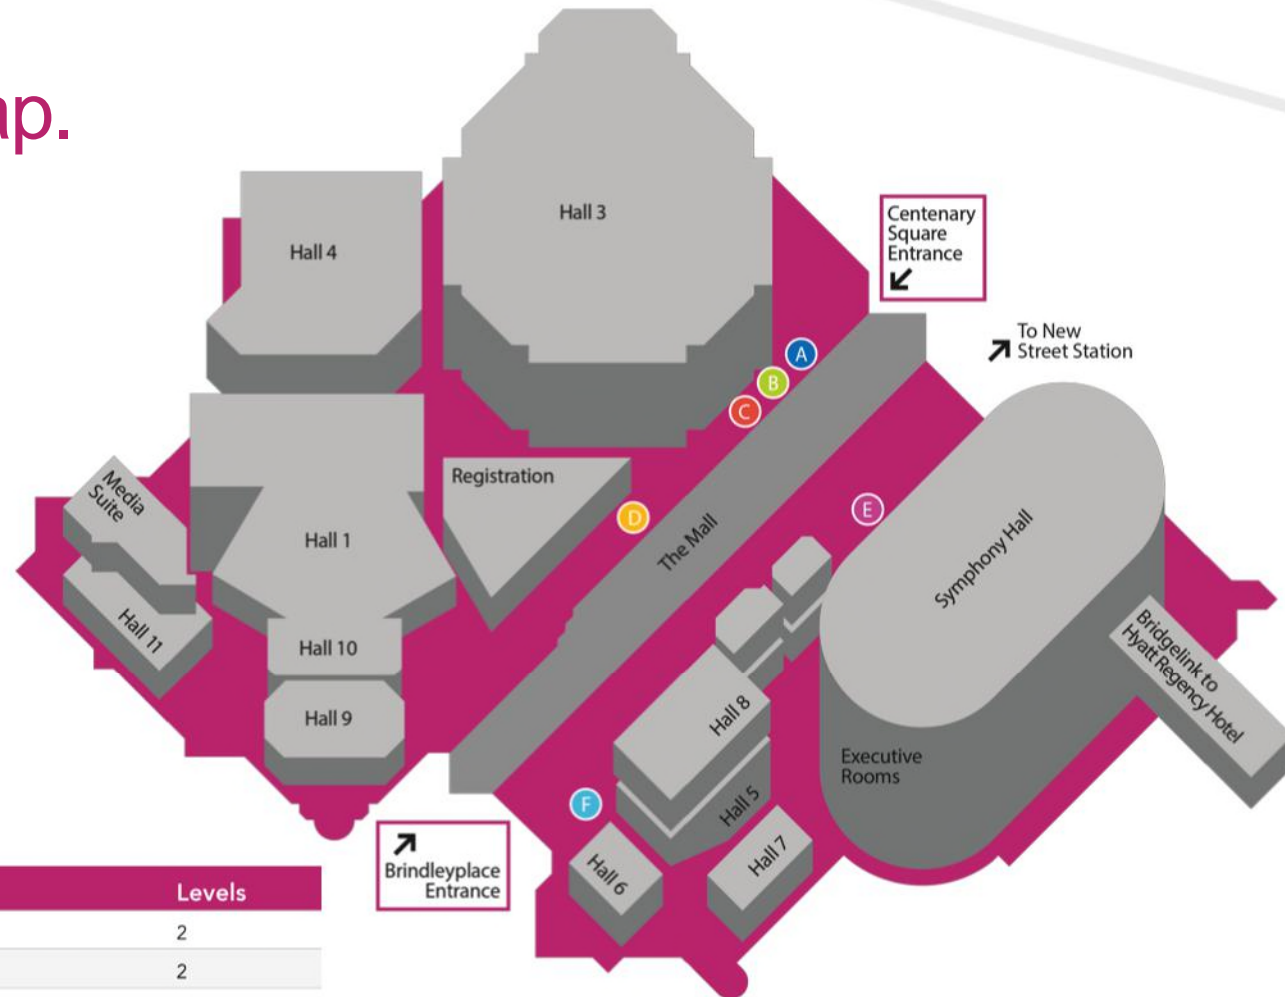

# ICC layout map.

- A** Business Reception
- B** Starbucks
- C** WH Smiths
- D** Oak Kitchen
- E** TSHS Shop
- F** Castle Fine Art

Halls	Levels	Halls	Levels
Hall 1	4, 4a, 5, 5a, 6	Hall 9	2
Hall 3	4	Hall 10	2
Hall 3 Gallery	5	Hall 11	3
Hall 4	5	Symphony Hall	3, 4, 5, 5a
Hall 5	3, 4	Registration	4
Hall 6	3	Media Suite	4
Hall 7	4	Executive Rooms 1-6	5
Hall 8	5	Executive Rooms 7-10	5a