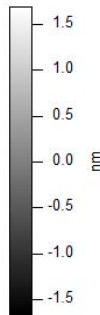

File: GOGA3b_0001
 DataType: HeightRetraceMod0
 ScanSize: 15.00 μm
 ScanRate: 0.50 Hz
 ScanPoints: 256
 ScanLines: 256
 ImagingMode: 1
 Date: Wed, Jul 28, 2010
 Time: 11:37:31 AM
 ImageNote: GO on GaAs - poly-streated GaAs

File: GOGA3b_0002
 DataType: HeightRetraceMod0
 ScanSize: 5.00 μm
 ScanRate: 1.00 Hz
 ScanPoints: 256
 ScanLines: 256
 ImagingMode: 1
 Date: Wed, Jul 28, 2010
 Time: 11:41:53 AM
 ImageNote: GO on GaAs - poly-streated GaAs