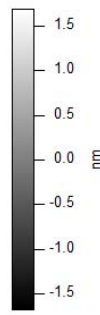

File: GOGA3b_0001
 DataType: HeightRetraceMod0
 ScanSize: 15.00 μm
 ScanRate: 0.50 Hz
 ScanPoints: 256
 ScanLines: 256
 ImagingMode: 1
 Date: Wed, Jul 28, 2010
 Time: 11:37:31 AM
 ImageNote: GO on GaAs - poly-streated GaAs

File: GOGA3b_0002
 DataType: HeightRetraceMod0
 ScanSize: 5.00 μm
 ScanRate: 1.00 Hz
 ScanPoints: 256
 ScanLines: 256
 ImagingMode: 1
 Date: Wed, Jul 28, 2010
 Time: 11:41:53 AM
 ImageNote: GO on GaAs - poly-streated GaAs