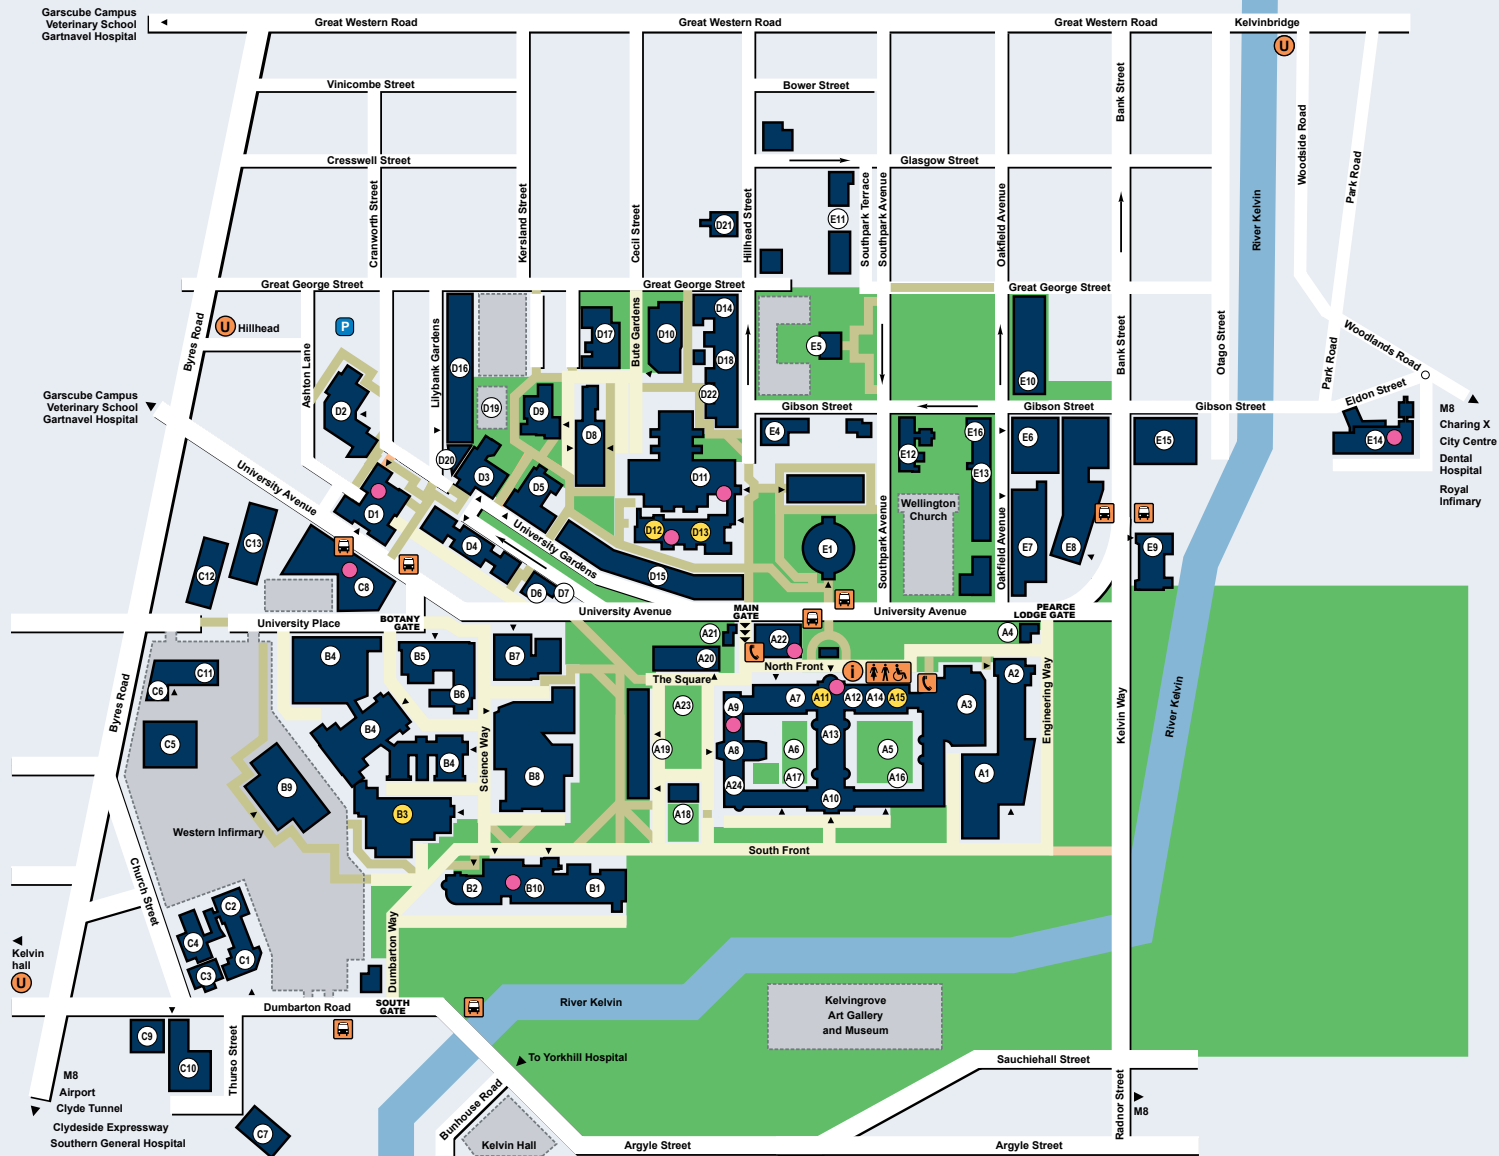

University of Glasgow Campus map

- Footpaths
- Bus Stop
- Car Parking
- One Way Traffic
- Catering Facilities
- Underground
- Information
- Telephones
- Toilets
- Visitors Centre
- Hunterian Museum
- Hunterian Art Gallery
- The MacKintosh House
- Zoology Museum