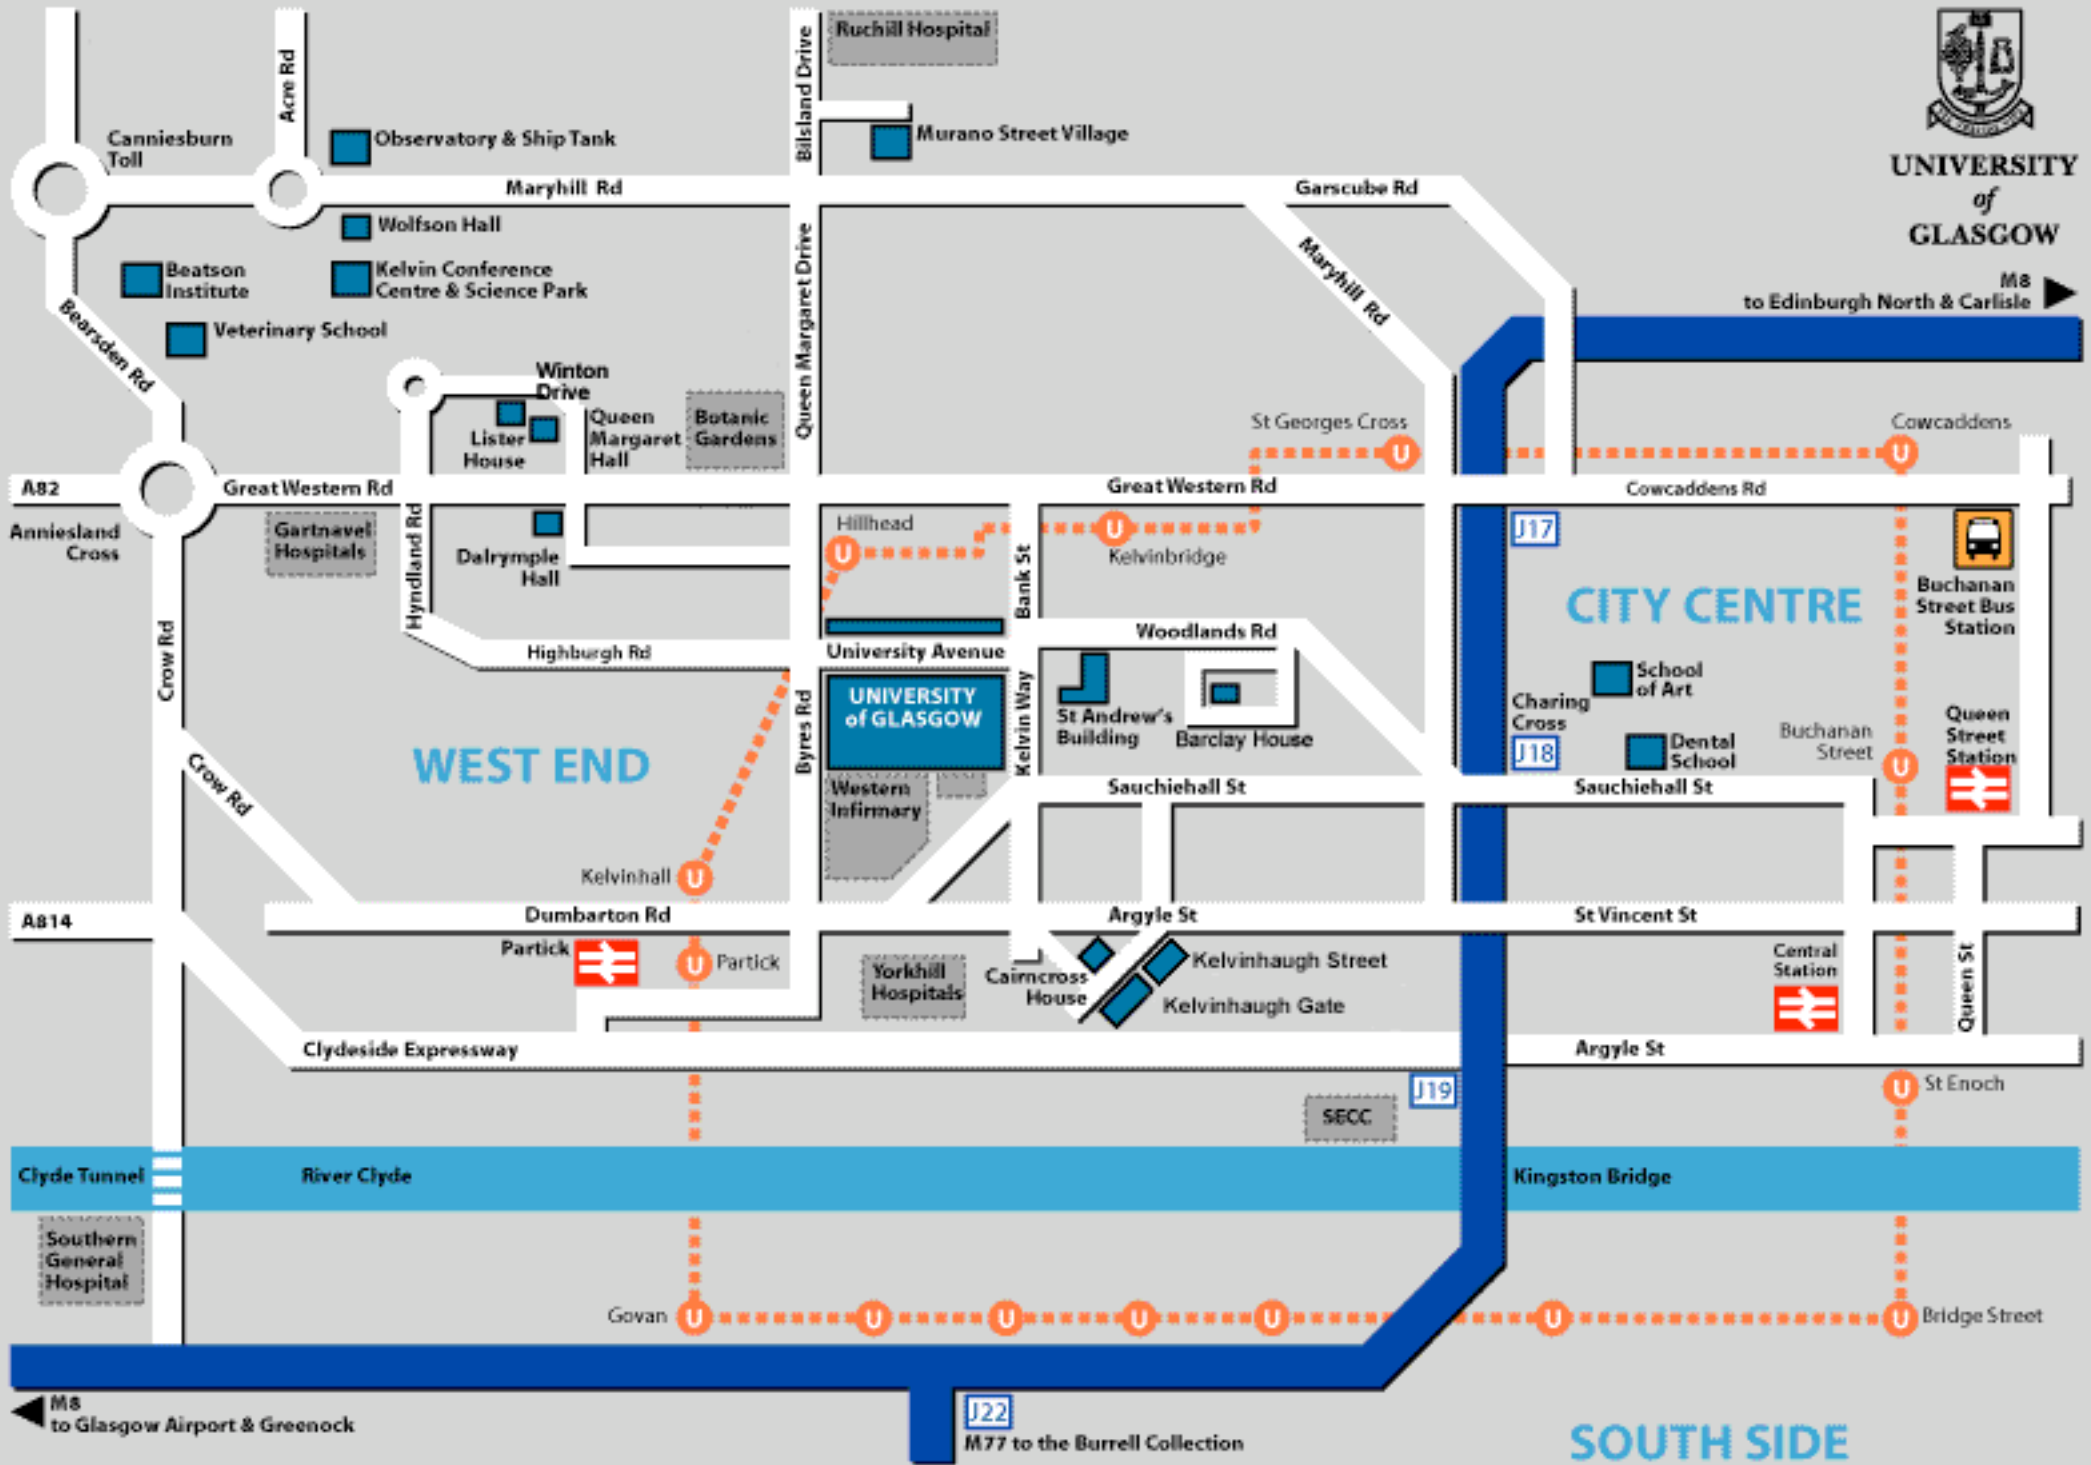

UNIVERSITY of GLASGOW

Canniesburn Toll
Acre Rd
Maryhill Rd
Bearsden Rd
A82
Annesland Cross
Crow Rd
A814

Observatory & Ship Tank
Wolfson Hall
Beatson Institute
Veterinary School
Winton Drive
Lister House
Queen Margaret Hall
Botanic Gardens
Dalrymple Hall
Gartnavel Hospitals
Hillhead
University Avenue
Western Infirmary
Kelvinhall
Partick
Govan

Ruchill Hospital
Murano Street Village
Billsland Drive
Queen Margaret Drive
Garscube Rd
Maryhill Rd
St Georges Cross
Great Western Rd
Kelvinbridge
Woodlands Rd
St Andrew's Building
Barclay House
Sauchiehall St
Argyle St
Kelvinhaugh Street
Kelvinhaugh Gate
Cairncross House
Yorkhill Hospitals
SECC

M8 to Edinburgh North & Carlisle
Cowcaddens
CITY CENTRE
Buchanan Street Bus Station
School of Art
Dental School
Queen Street Station
Central Station
St Enoch
Bridge Street

Great Western Rd
Hyndland Rd
Highburgh Rd
Crow Rd
Clydeside Expressway
River Clyde
Clyde Tunnel
Southern General Hospital
M8 to Glasgow Airport & Greenock

University of GLASGOW
WEST END

Bank St
Kelvin Way
University Avenue
Sauchiehall St
Argyle St
J22
M77 to the Burrell Collection

J17
J18
J19
SOUTH SIDE