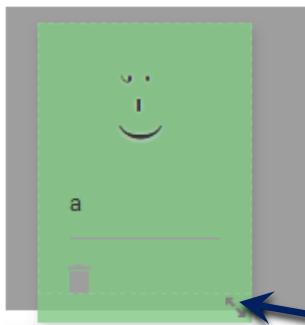

Quick guide to creating possible situations in zoxiy

Add elements

Warning: The name a is not defined in this world.

ADD ELEMENT

Click here to add a new element.

Colour

It isn't possible to change the colour of the blocks. If you want, say, a red block keep adding elements until you find a red one.

Delete element

Warning: The name a is not defined in this world.

ADD ELEMENT

Click here to delete element.

Assign elements to constant (i.e., name the element)

Type the constant here. To assign the block to more than one constant, separate them by commas.

Move an element

Click anywhere beneath the horizontal line and drag.

Change size

Click on the right bottom corner and drag.

Change mouth shape

Click

Change eyes and their surroundings

* Note that some options don't work on mobile devices.