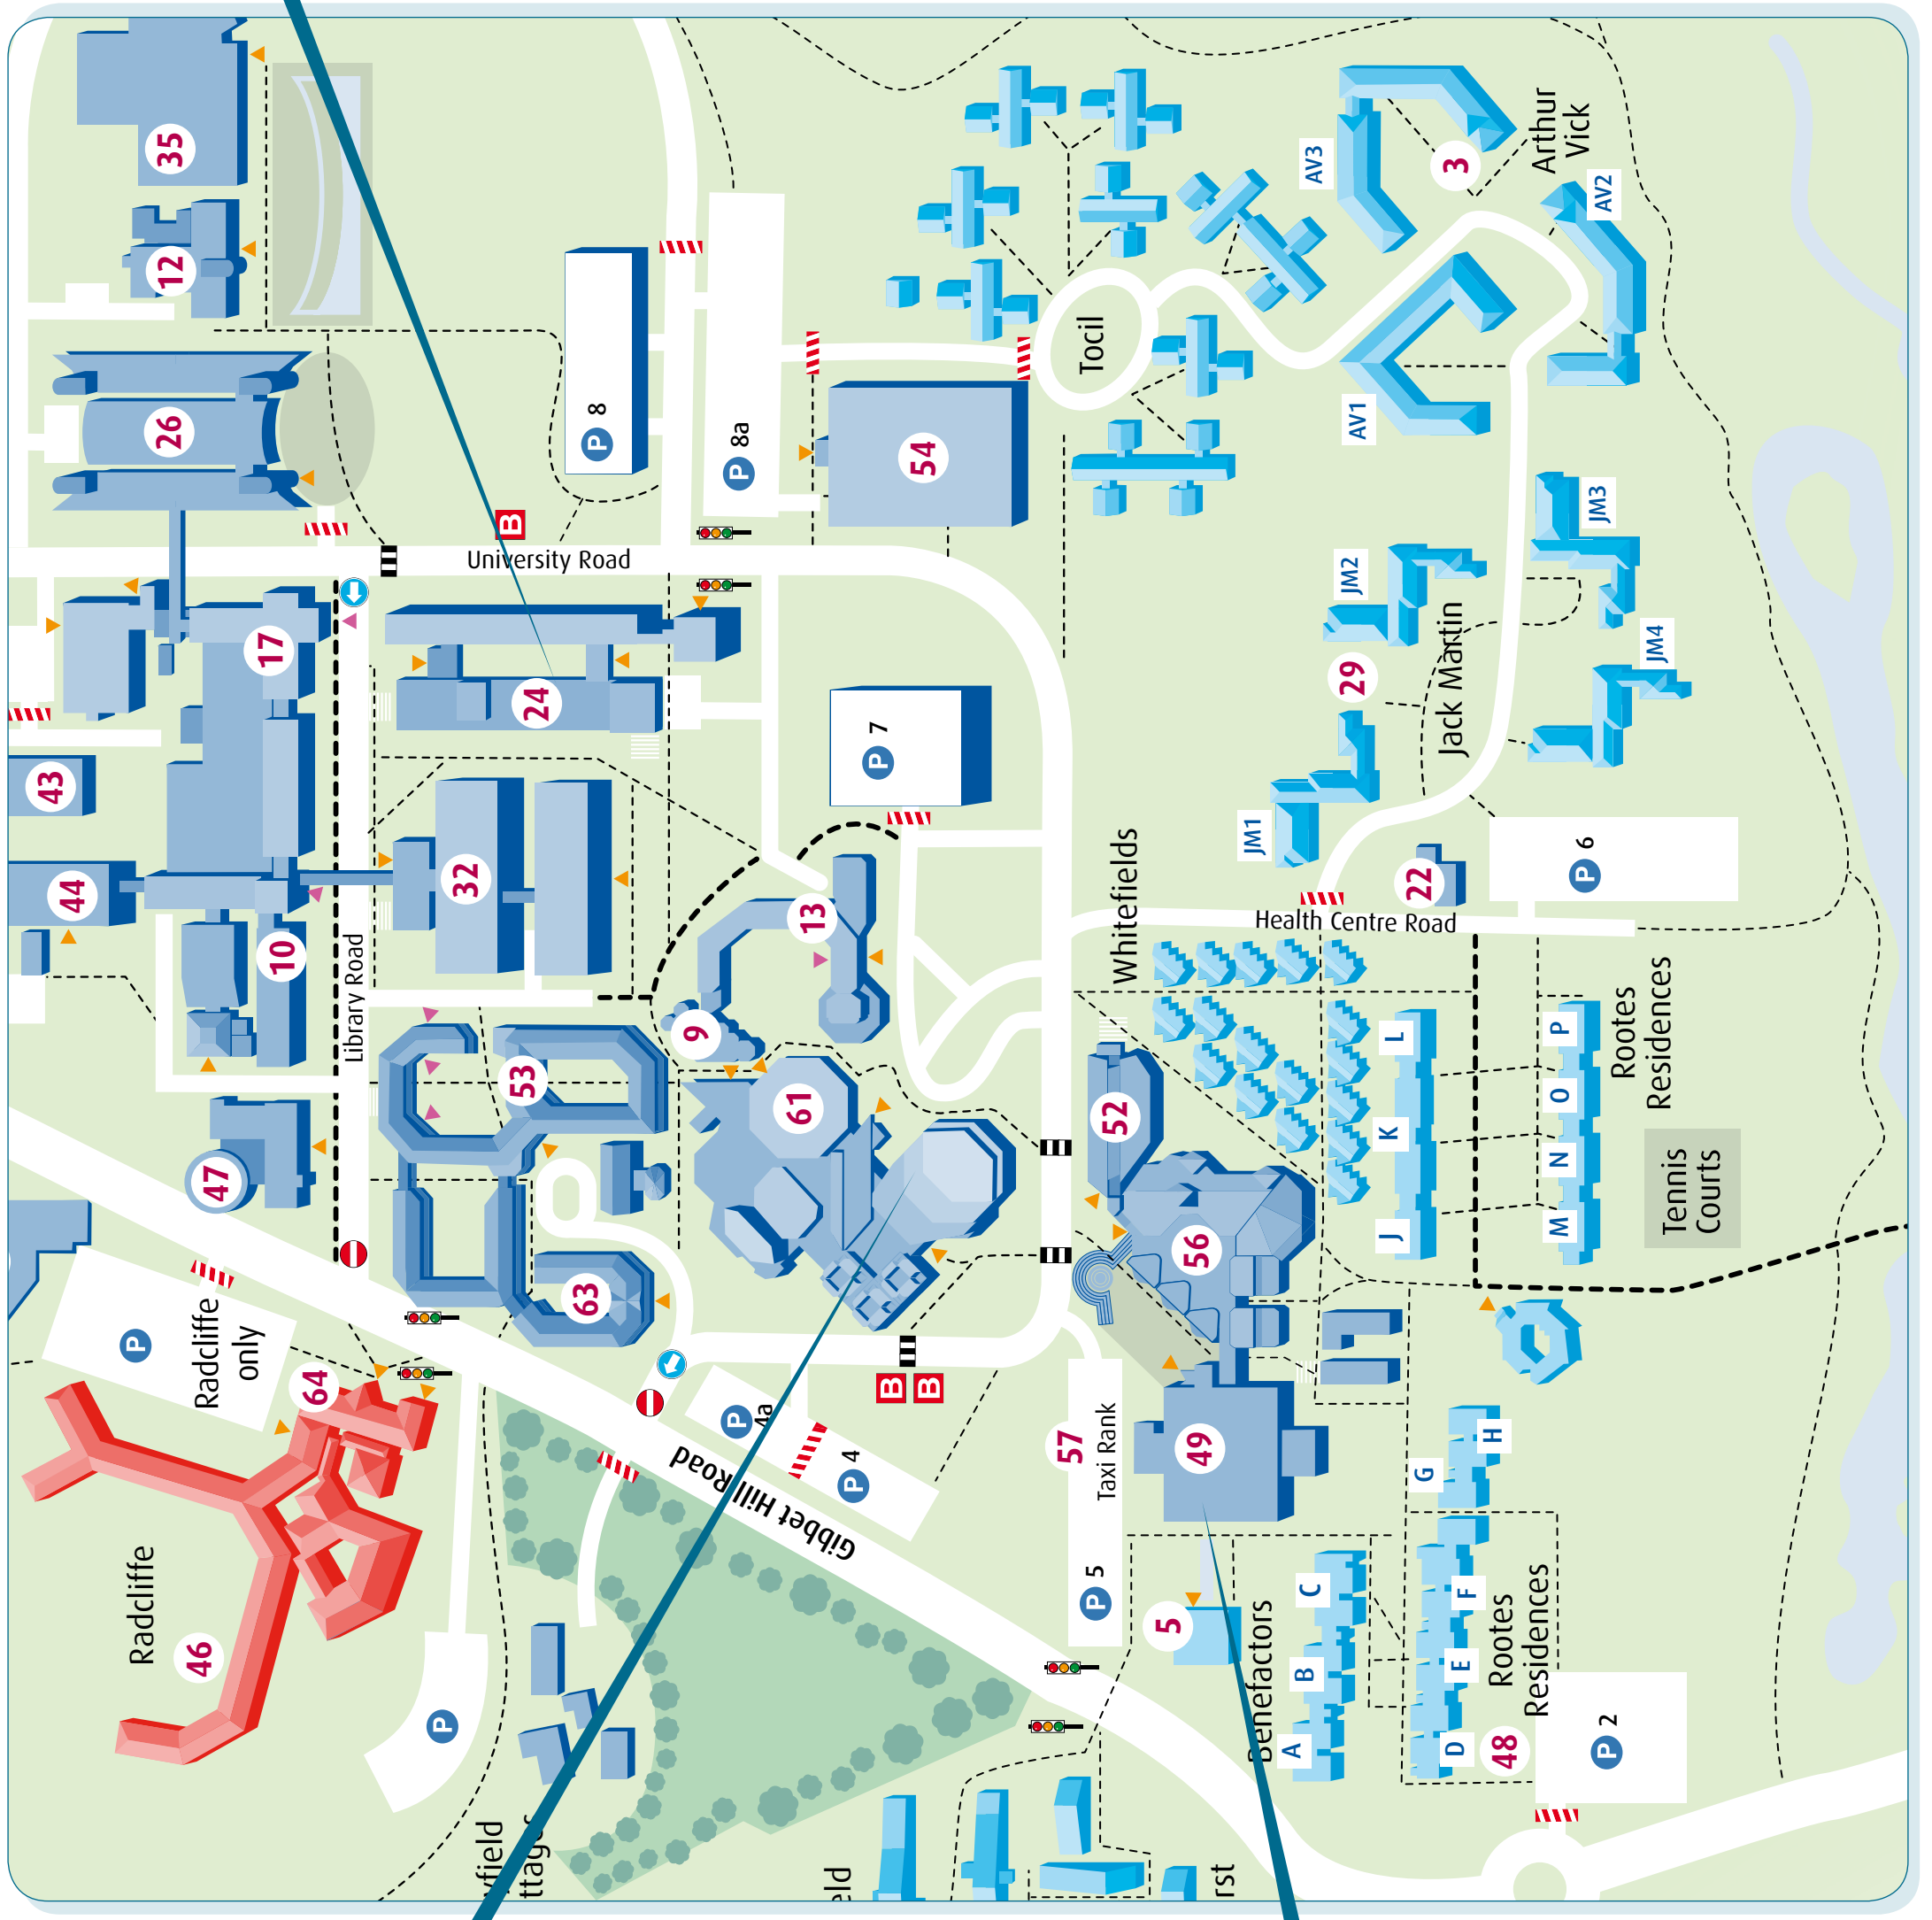

61. Warwick Arts Centre

49. Rootes, Conference Park

BUILDING KEY

Arthur Vick.....	3
Benefactors.....	5
Chaplaincy	9
Chemistry	10
Computer Science.....	12
Coventry House.....	13
Engineering	17
Health Centre	22
Humanities Building	24
International Manufacturing Centre.....	26
Jack Martin.....	29
Language Centre.....	24
Library	32
Mathematics & Statistics.....	35
Physical Sciences	43
Physics	44
Radcliffe.....	46
Ramphal Building.....	47
Rootes Residences.....	48
Rootes	49
Shops.....	52
Social Studies	53
Sports Centre	54
Students' Union.....	56
Taxi Rank.....	57
University House.....	60
Warwick Arts Centre	61
WBS Social Studies	63
WBS Teaching Centre.....	64