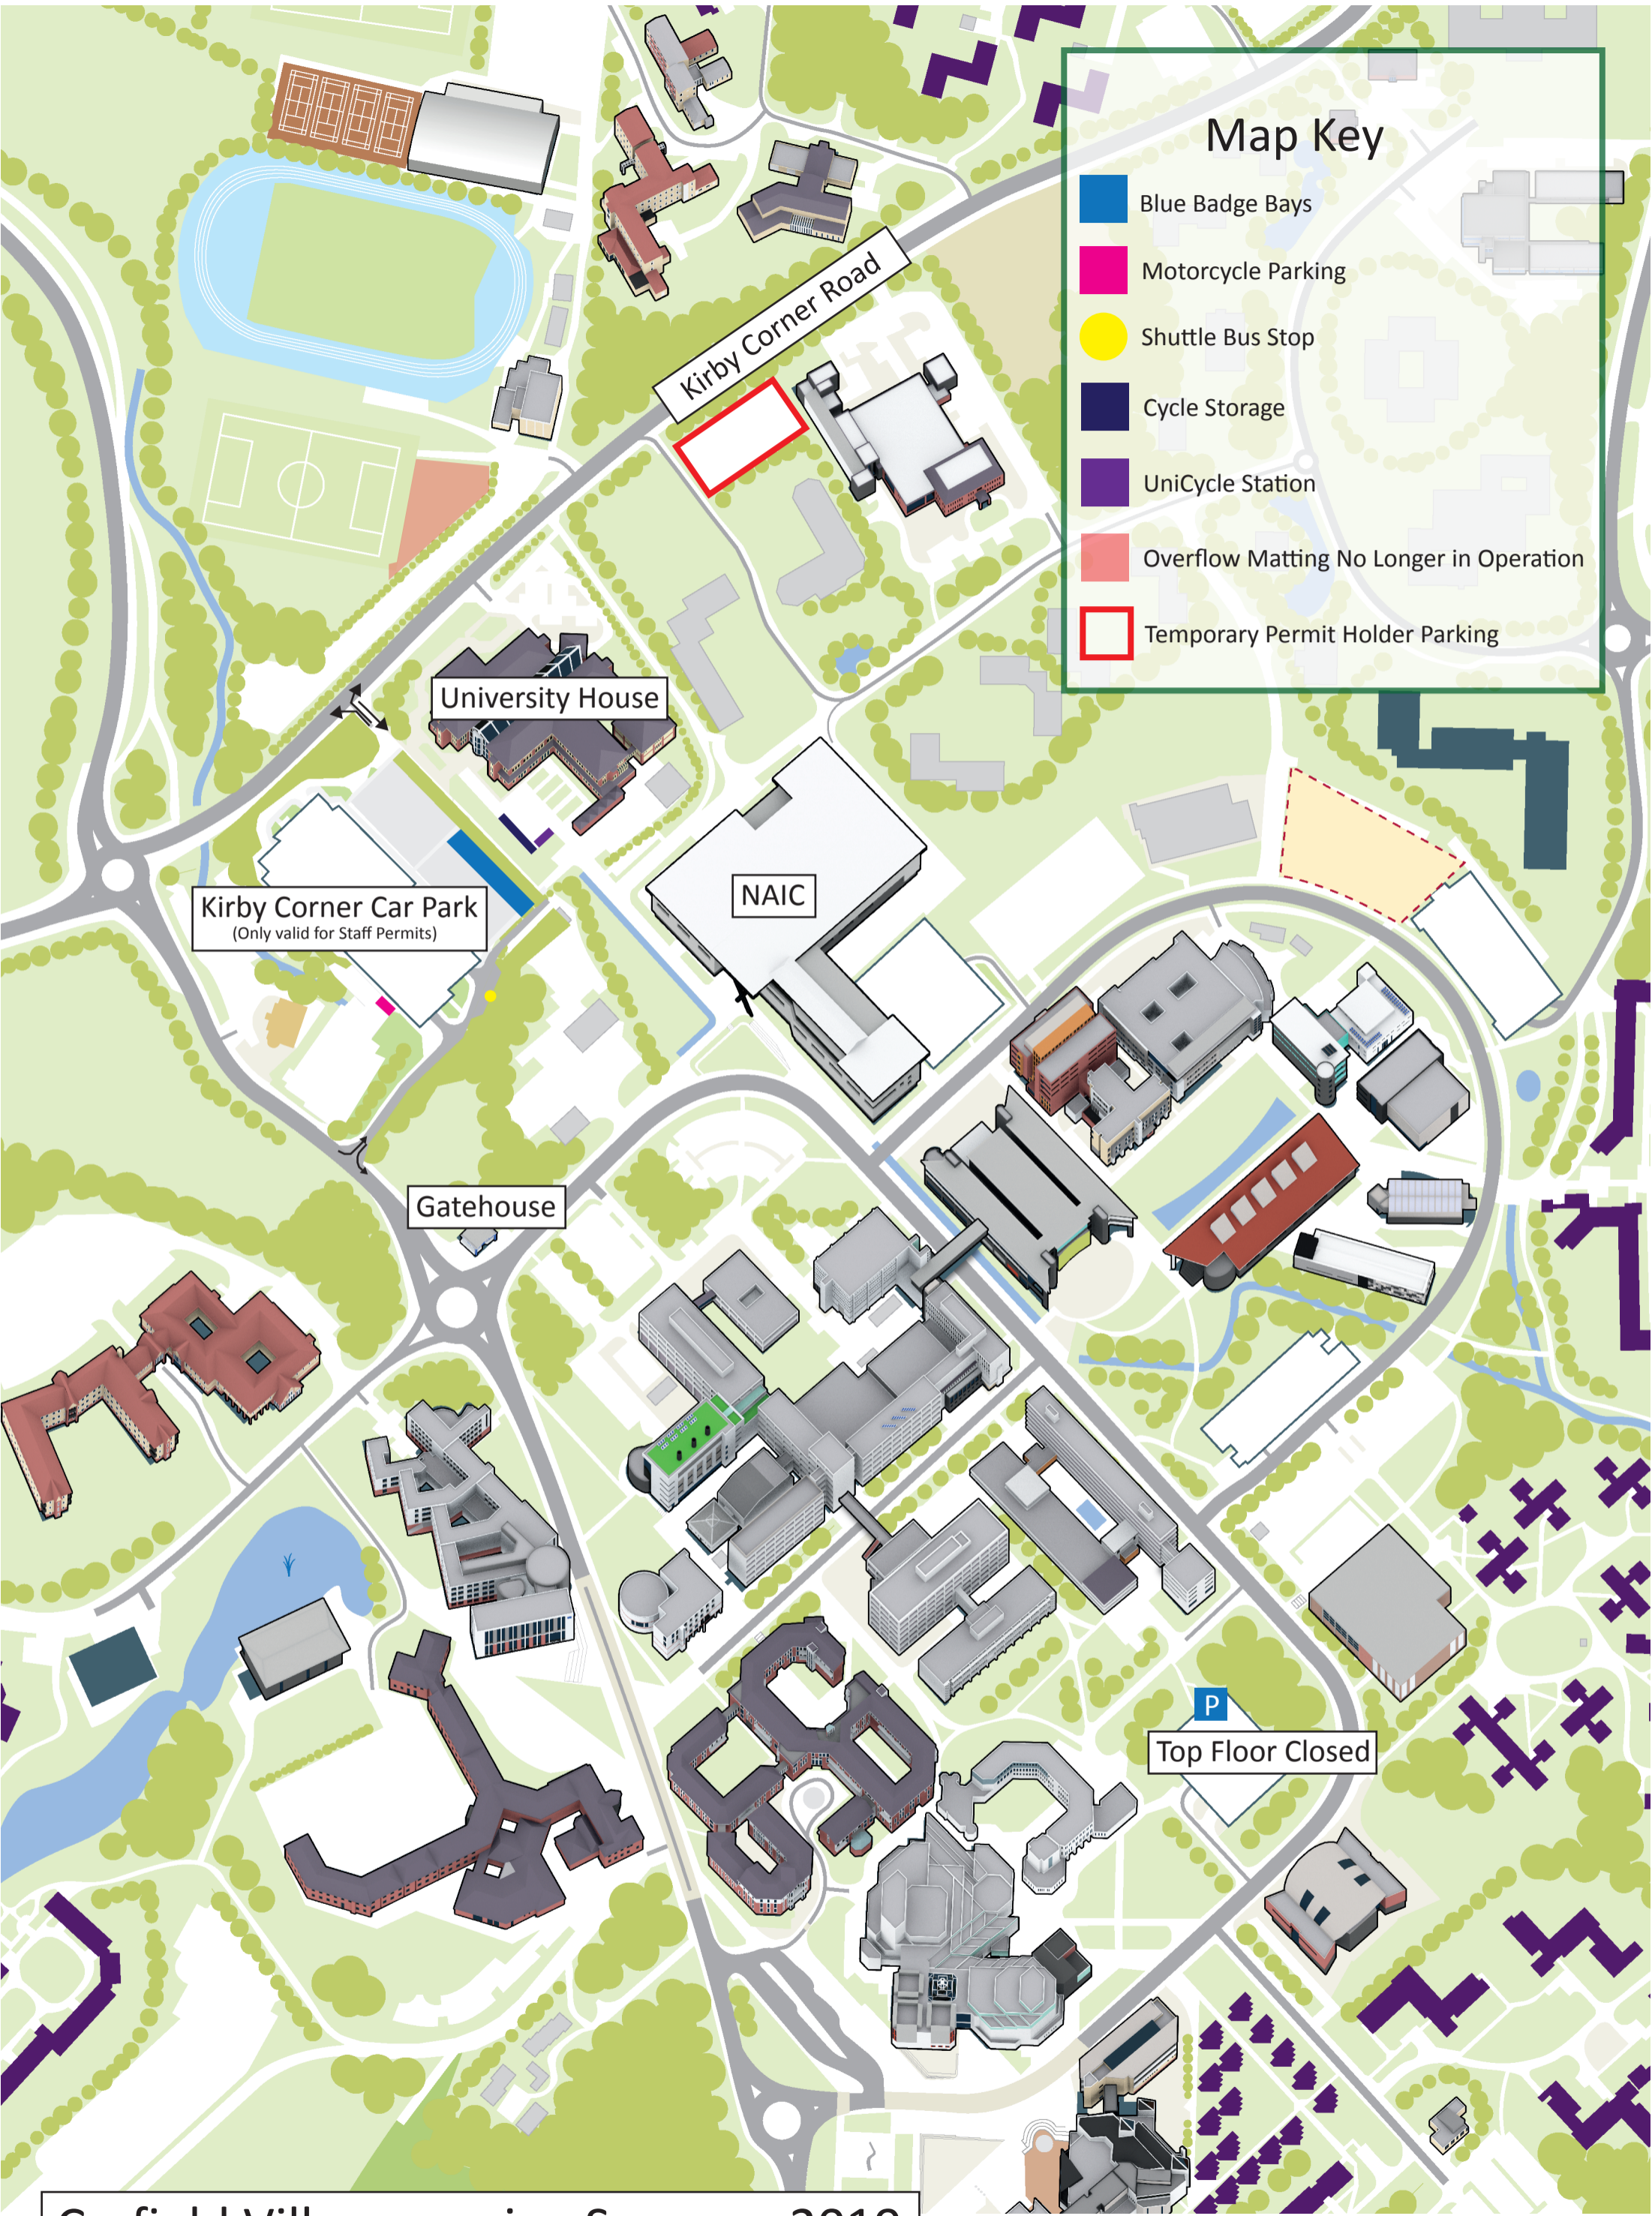

Map Key

- Blue Badge Bays
- Motorcycle Parking
- Shuttle Bus Stop
- Cycle Storage
- UniCycle Station
- Overflow Matting No Longer in Operation
- Temporary Permit Holder Parking

Cryfield Village coming Summer 2019