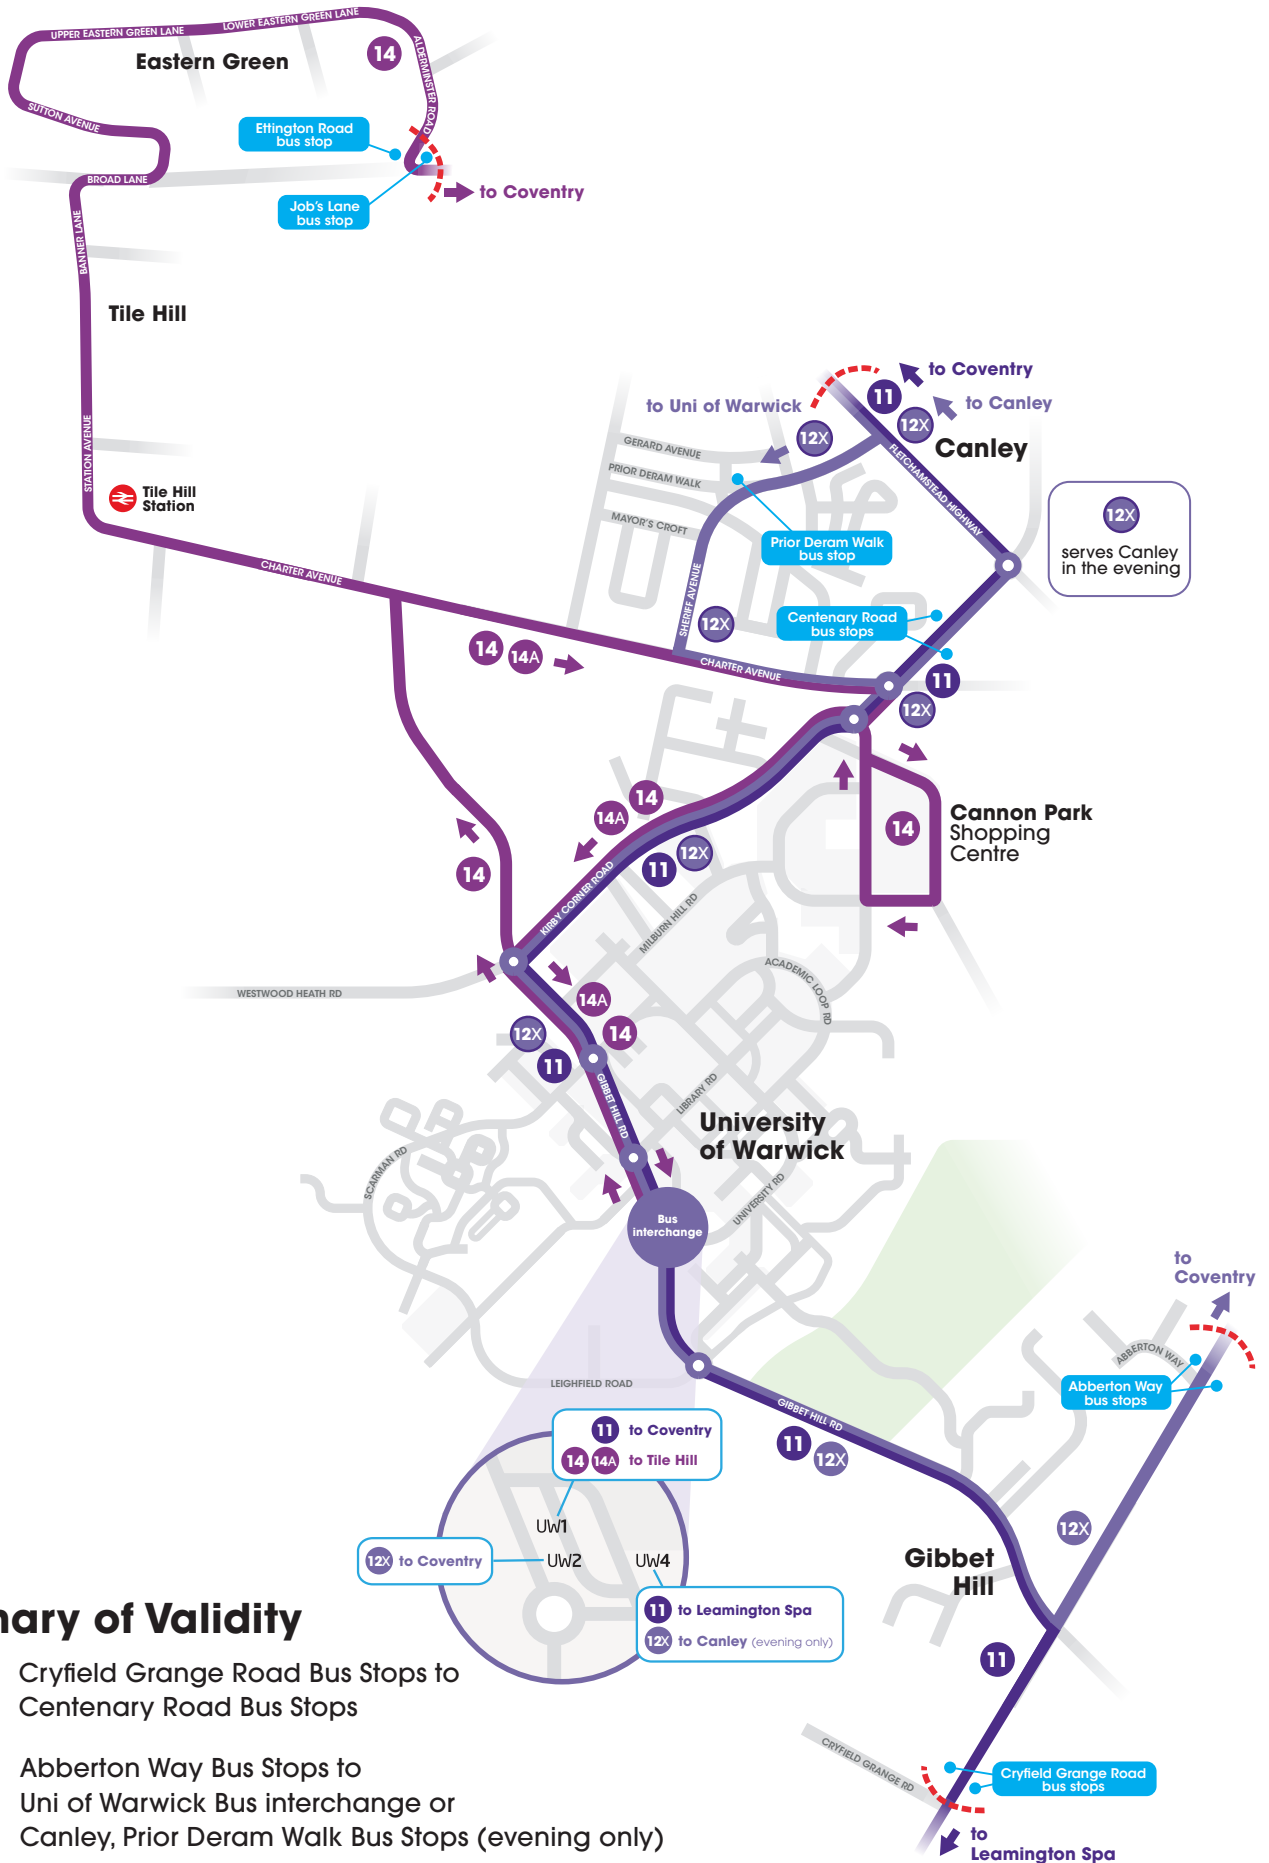

Uni Hop

Summary of Validity

- 11** Cryfield Grange Road Bus Stops to Centenary Road Bus Stops
- 12X** Abberton Way Bus Stops to Uni of Warwick Bus interchange or Canley, Prior Deram Walk Bus Stops (evening only)
- 14 14A** Ettington Road / Job's Lane Bus Stops to Uni of Warwick Bus interchange
- 41 42** Uni Hop available on the whole route