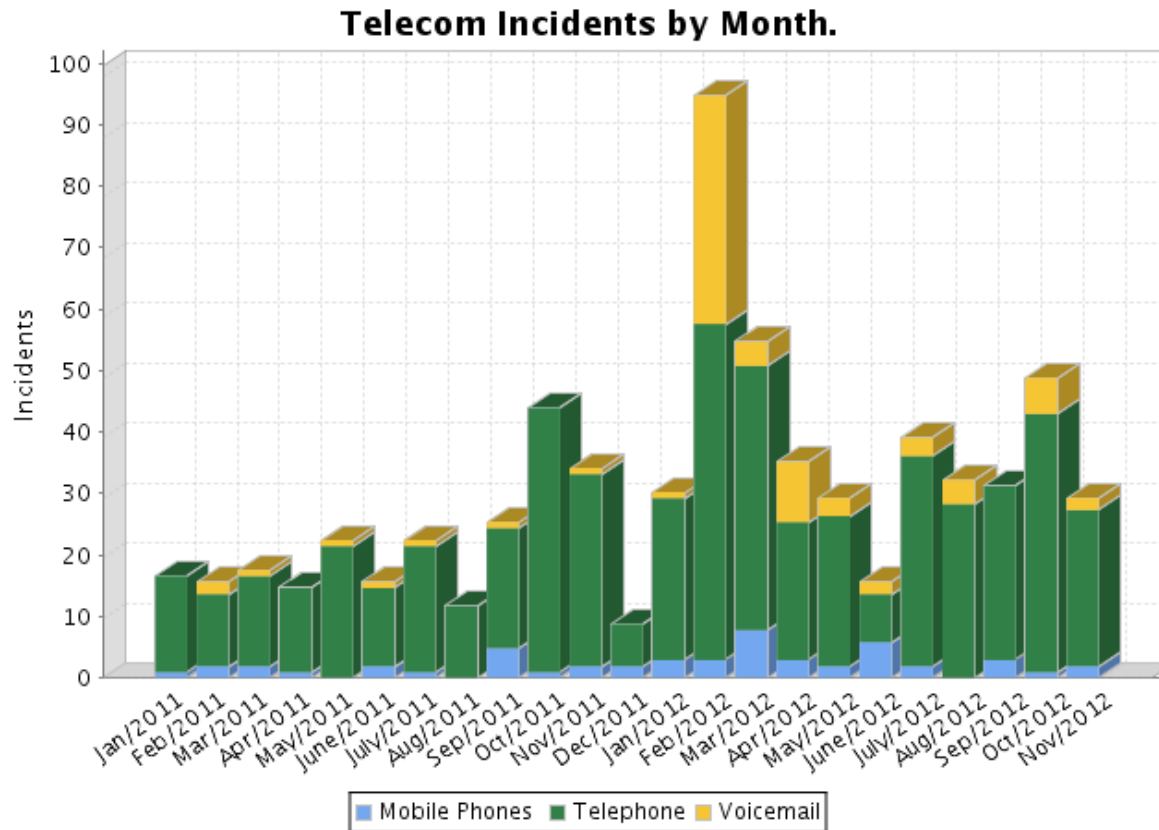

Telecom Incidents by Month.

Created: 23/11/2012 00:00:02 GMT

Created Totals	Count Totals	Percent
Jan/2011 Totals	17	2.41%
Feb/2011 Totals	16	2.27%
Mar/2011 Totals	18	2.55%
Apr/2011 Totals	15	2.12%
May/2011 Totals	23	3.26%
June/2011 Totals	16	2.27%

Created Totals	Count Totals	Percent
July/2011 Totals	23	3.26%
Aug/2011 Totals	12	1.7%
Sep/2011 Totals	26	3.68%
Oct/2011 Totals	45	6.37%
Nov/2011 Totals	35	4.96%
Dec/2011 Totals	9	1.27%
Jan/2012 Totals	31	4.39%
Feb/2012 Totals	97	13.74%
Mar/2012 Totals	56	7.93%
Apr/2012 Totals	36	5.1%
May/2012 Totals	30	4.25%
June/2012 Totals	16	2.27%
July/2012 Totals	40	5.67%
Aug/2012 Totals	33	4.67%
Sep/2012 Totals	32	4.53%
Oct/2012 Totals	50	7.08%
Nov/2012 Totals	30	4.25%